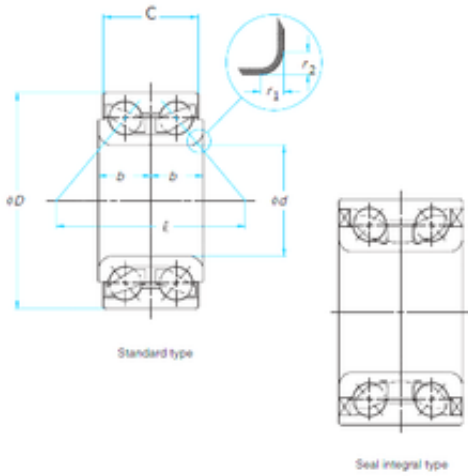

230.20.0500.013 Type 21/650.0 Four-point contact ball slewing rings

Bearing No. WB000052

Size	43x78x44 mm
Bore Diameter	43 mm
Outer Diameter	78 mm
Width	44 mm
d	43 mm
D	78 mm
B	44 mm
C	44 mm

WB000052 Bearing 2D drawings and 3D CAD models